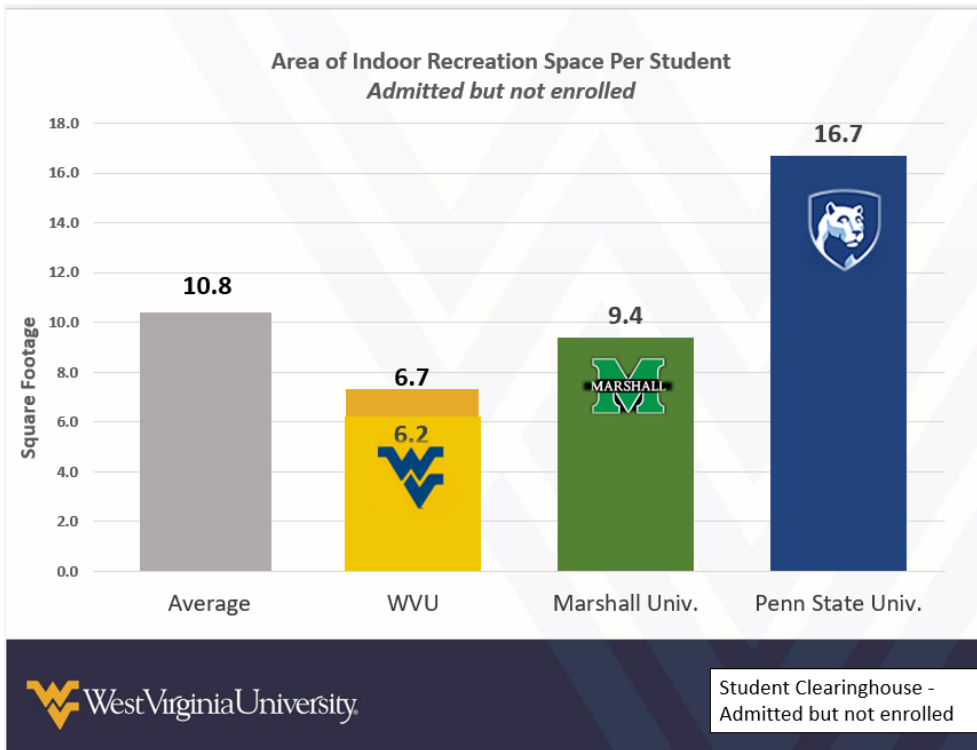

Indoor space per student comparison between institutions determined by Higher Education Policy Commission as being comparable institutions. West Virginia University went from 6.2 square feet to 6.7 with addition of Downtown Fitness Center.

Indoor space comparisons in student who are *admitted but not enrolled* comparing WVU with primary in-state (Marshall) and out-of-state (Penn State) schools for students who have been admitted to WVU but chose to attend elsewhere. West Virginia University went from 6.2 square feet to 6.7 with addition of Downtown Fitness Center.